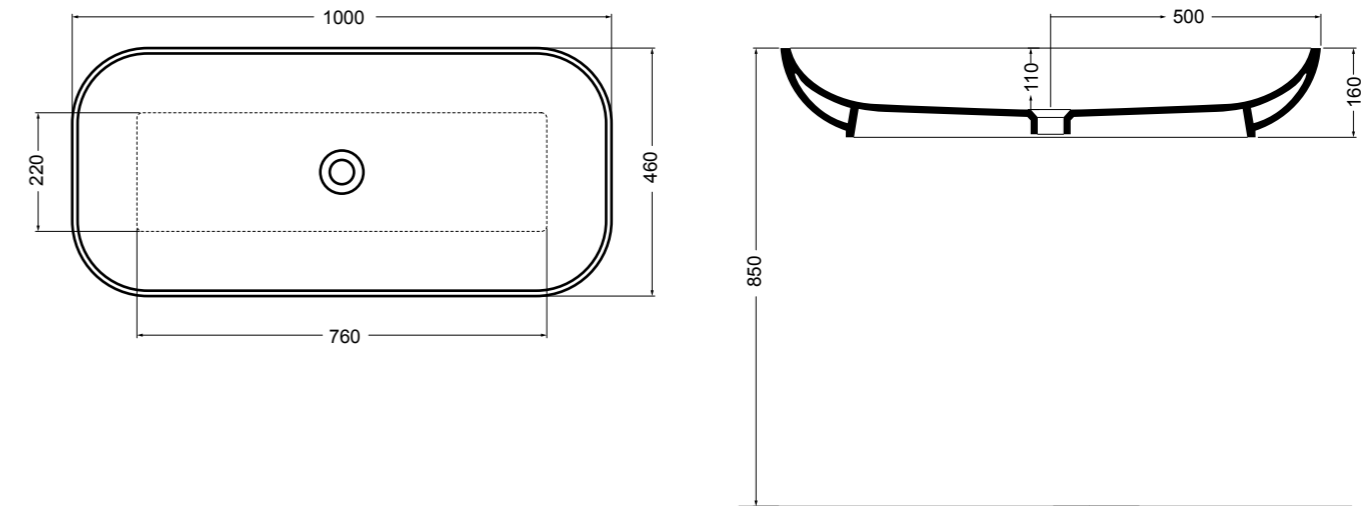

WS109 NORMAL lavabo sospeso, incasso e da appoggio 100 cm_NORMAL wall hung, inset and counter-top basin 100 cm**WS111** NORMAL lavabo sospeso, incasso e da appoggio 60 cm_NORMAL wall hung, inset and counter-top basin 60 cm**WS110** NORMAL lavabo sospeso, incasso e da appoggio 80 cm_NORMAL wall hung, inset and counter-top basin 80 cm**WS112** NORMAL lavabo semincasso 35 cm_NORMAL semi-recessed basin 35 cm

WS113 NORMAL lavabo semincasso 45 cm_NORMAL semi-recessed basin 45 cm

WS107 NORMAL lavabo da appoggio 42 cm_NORMAL counter-top basin 42 cm

WS115 NORMAL lavabo sospeso 42 cm_NORMAL wall hung basin 42 cm

WS116 NORMAL lavabo sospeso e da appoggio 70 cm_NORMAL wall hung and counter-top basin 70 cm

WS117 NORMAL lavabo sospeso e da appoggio 60 cm_NORMAL wall hung and counter-top basin 60 cm

WS118 NORMAL lavabo sospeso e da appoggio 50 cm_NORMAL wall hung and counter-top basin 50 cm

15080 CIOTOLA lavabo da appoggio 40 cm_CIOTOLA counter-top basin 40 cm

15082 CIOTOLA lavabo da appoggio 100 cm_CIOTOLA counter-top basin 100 cm

15081 CIOTOLA lavabo da appoggio 50 cm_CIOTOLA counter-top basin 50 cm

15094 CIOTOLA lavabo sottopiano 70 cm_CIOTOLA undertop basin 70 cm