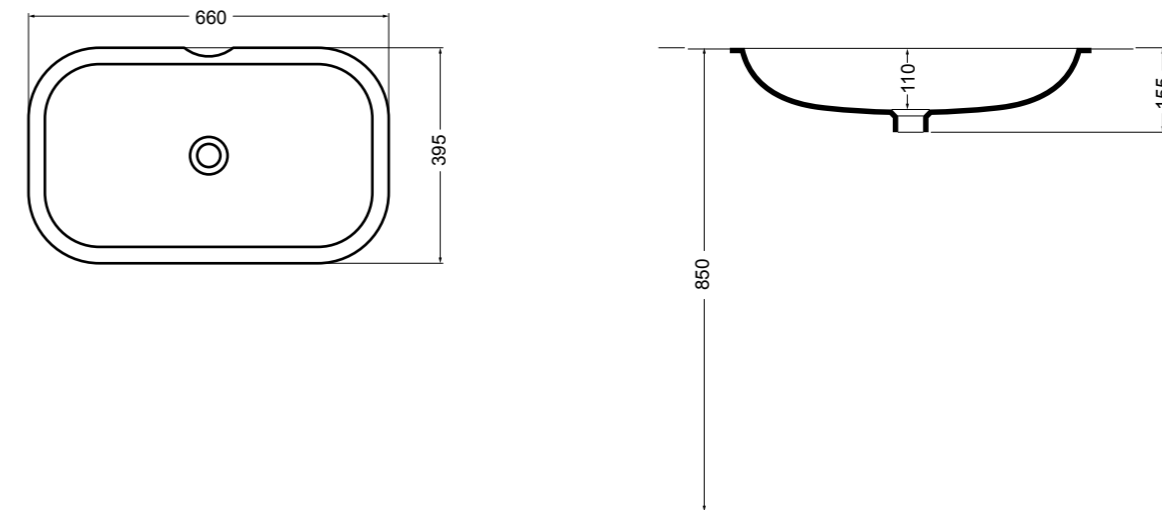

WS109 NORMAL lavabo sospeso, incasso e da appoggio 100 cm_NORMAL wall hung, inset and counter-top basin 100 cm**WS111** NORMAL lavabo sospeso, incasso e da appoggio 60 cm_NORMAL wall hung, inset and counter-top basin 60 cm**WS110** NORMAL lavabo sospeso, incasso e da appoggio 80 cm_NORMAL wall hung, inset and counter-top basin 80 cm**WS112** NORMAL lavabo semincasso 35 cm_NORMAL semi-recessed basin 35 cm

WS113 NORMAL lavabo semincasso 45 cm_NORMAL semi-recessed basin 45 cm

WS107 NORMAL lavabo da appoggio 42 cm_NORMAL counter-top basin 42 cm

WS115 NORMAL lavabo sospeso 42 cm_NORMAL wall hung basin 42 cm

WS116 NORMAL lavabo sospeso e da appoggio 70 cm_NORMAL wall hung and counter-top basin 70 cm

WS117 NORMAL lavabo sospeso e da appoggio 60 cm_NORMAL wall hung and counter-top basin 60 cm

WS118 NORMAL lavabo sospeso e da appoggio 50 cm_NORMAL wall hung and counter-top basin 50 cm

15080 CIOTOLA lavabo da appoggio 40 cm_CIOTOLA counter-top basin 40 cm

15082 CIOTOLA lavabo da appoggio 100 cm_CIOTOLA counter-top basin 100 cm

15081 CIOTOLA lavabo da appoggio 50 cm_CIOTOLA counter-top basin 50 cm

15094 CIOTOLA lavabo sottopiano 70 cm_CIOTOLA undertop basin 70 cm