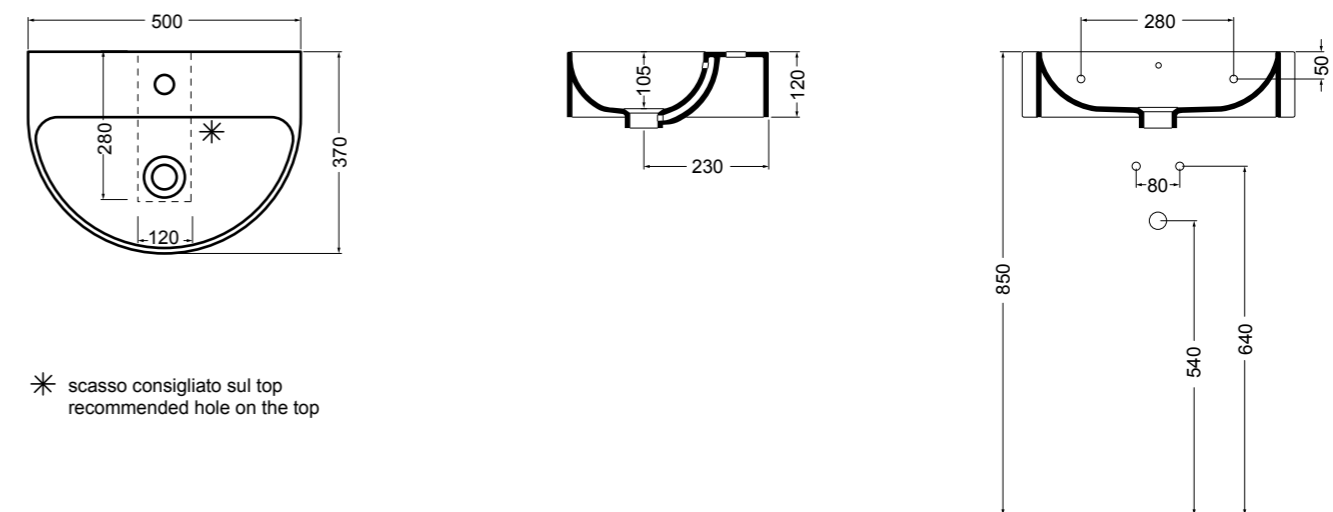

WS109 NORMAL lavabo sospeso, incasso e da appoggio 100 cm_NORMAL wall hung, inset and counter-top basin 100 cm**WS111** NORMAL lavabo sospeso, incasso e da appoggio 60 cm_NORMAL wall hung, inset and counter-top basin 60 cm**WS110** NORMAL lavabo sospeso, incasso e da appoggio 80 cm_NORMAL wall hung, inset and counter-top basin 80 cm**WS112** NORMAL lavabo semincasso 35 cm_NORMAL semi-recessed basin 35 cm

WS113 NORMAL lavabo semincasso 45 cm_NORMAL semi-recessed basin 45 cm

WS107 NORMAL lavabo da appoggio 42 cm_NORMAL counter-top basin 42 cm

WS115 NORMAL lavabo sospeso 42 cm_NORMAL wall hung basin 42 cm

WS116 NORMAL lavabo sospeso e da appoggio 70 cm_NORMAL wall hung and counter-top basin 70 cm

WS117 NORMAL lavabo sospeso e da appoggio 60 cm_NORMAL wall hung and counter-top basin 60 cm

WS118 NORMAL lavabo sospeso e da appoggio 50 cm_NORMAL wall hung and counter-top basin 50 cm

15080 CIOTOLA lavabo da appoggio 40 cm_CIOTOLA counter-top basin 40 cm

15082 CIOTOLA lavabo da appoggio 100 cm_CIOTOLA counter-top basin 100 cm

15081 CIOTOLA lavabo da appoggio 50 cm_CIOTOLA counter-top basin 50 cm

15094 CIOTOLA lavabo sottopiano 70 cm_CIOTOLA undertop basin 70 cm