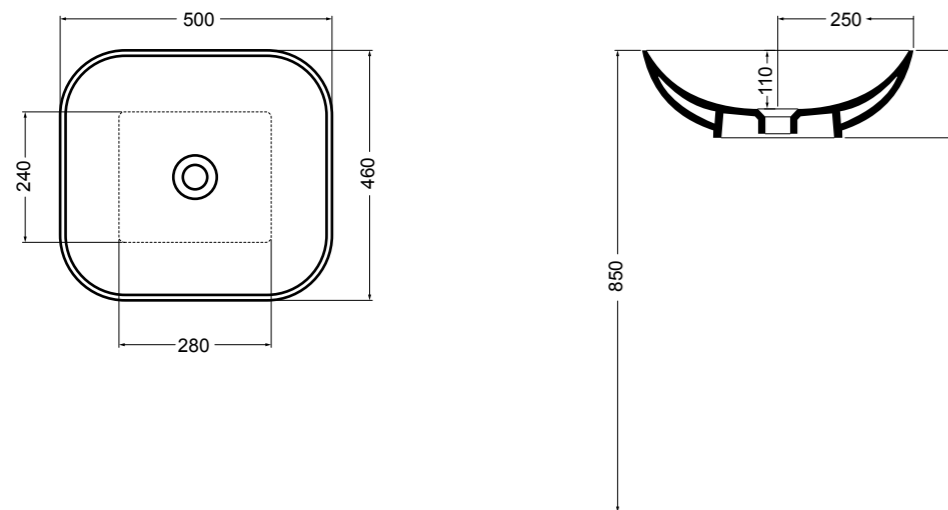

WS109 NORMAL lavabo sospeso, incasso e da appoggio 100 cm_NORMAL wall hung, inset and counter-top basin 100 cm**WS111** NORMAL lavabo sospeso, incasso e da appoggio 60 cm_NORMAL wall hung, inset and counter-top basin 60 cm**WS110** NORMAL lavabo sospeso, incasso e da appoggio 80 cm_NORMAL wall hung, inset and counter-top basin 80 cm**WS112** NORMAL lavabo semincasso 35 cm_NORMAL semi-recessed basin 35 cm

WS113 NORMAL lavabo semincasso 45 cm_NORMAL semi-recessed basin 45 cm

WS107 NORMAL lavabo da appoggio 42 cm_NORMAL counter-top basin 42 cm

WS115 NORMAL lavabo sospeso 42 cm_NORMAL wall hung basin 42 cm

WS116 NORMAL lavabo sospeso e da appoggio 70 cm_NORMAL wall hung and counter-top basin 70 cm

WS117 NORMAL lavabo sospeso e da appoggio 60 cm_NORMAL wall hung and counter-top basin 60 cm

WS118 NORMAL lavabo sospeso e da appoggio 50 cm_NORMAL wall hung and counter-top basin 50 cm

15080 CIOTOLA lavabo da appoggio 40 cm_CIOTOLA counter-top basin 40 cm

15082 CIOTOLA lavabo da appoggio 100 cm_CIOTOLA counter-top basin 100 cm

15081 CIOTOLA lavabo da appoggio 50 cm_CIOTOLA counter-top basin 50 cm

15094 CIOTOLA lavabo sottopiano 70 cm_CIOTOLA undertop basin 70 cm