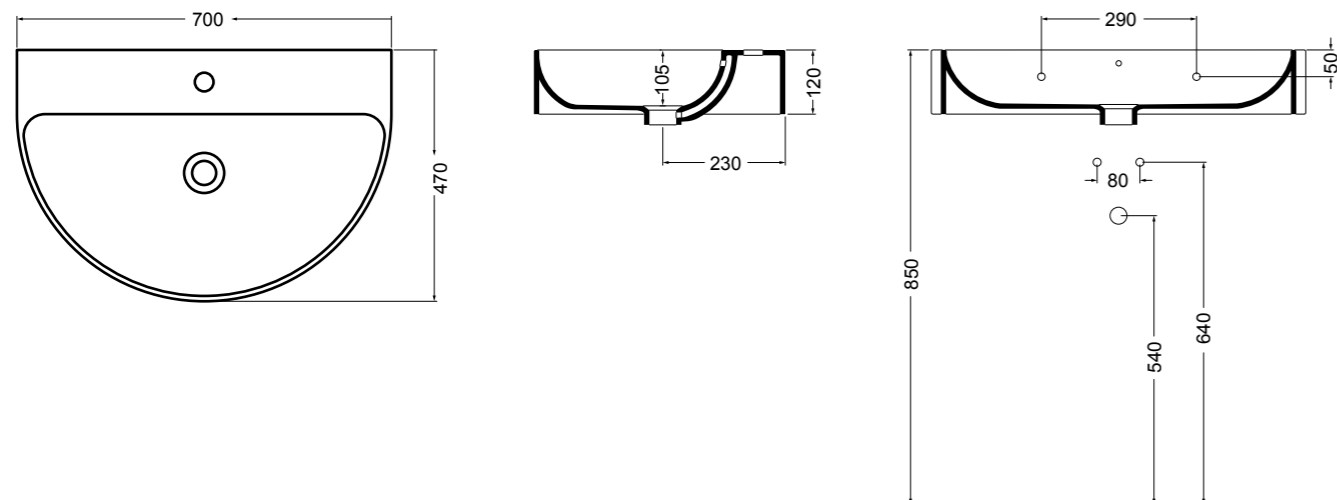

WS109 NORMAL lavabo sospeso, incasso e da appoggio 100 cm_NORMAL wall hung, inset and counter-top basin 100 cm**WS111** NORMAL lavabo sospeso, incasso e da appoggio 60 cm_NORMAL wall hung, inset and counter-top basin 60 cm**WS110** NORMAL lavabo sospeso, incasso e da appoggio 80 cm_NORMAL wall hung, inset and counter-top basin 80 cm**WS112** NORMAL lavabo semincasso 35 cm_NORMAL semi-recessed basin 35 cm

WS113 NORMAL lavabo semincasso 45 cm_NORMAL semi-recessed basin 45 cm

WS107 NORMAL lavabo da appoggio 42 cm_NORMAL counter-top basin 42 cm

WS115 NORMAL lavabo sospeso 42 cm_NORMAL wall hung basin 42 cm

WS116 NORMAL lavabo sospeso e da appoggio 70 cm_NORMAL wall hung and counter-top basin 70 cm

WS117 NORMAL lavabo sospeso e da appoggio 60 cm_NORMAL wall hung and counter-top basin 60 cm

WS118 NORMAL lavabo sospeso e da appoggio 50 cm_NORMAL wall hung and counter-top basin 50 cm

15080 CIOTOLA lavabo da appoggio 40 cm_CIOTOLA counter-top basin 40 cm

15082 CIOTOLA lavabo da appoggio 100 cm_CIOTOLA counter-top basin 100 cm

15081 CIOTOLA lavabo da appoggio 50 cm_CIOTOLA counter-top basin 50 cm

15094 CIOTOLA lavabo sottopiano 70 cm_CIOTOLA undertop basin 70 cm