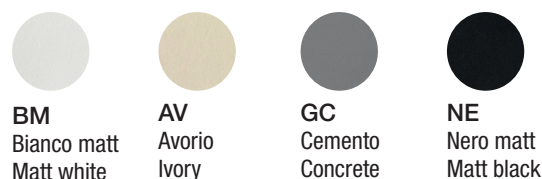

PIATTO DOCCIA IN CERAMICA H.3 CM_CERAMIC SHOWER TRAY 3 CM HIGH

PDC70100H3BM*	70X100XH.3 CM	€ 386,00
PDC70100H3AV*	70X100XH.3 CM	€ 386,00
PDC70100H3GC*	70X100XH.3 CM	€ 386,00
PDC70100H3NE*	70X100XH.3 CM	€ 386,00
PDC80100H3BM*	80X100XH.3 CM	€ 418,00
PDC80100H3AV*	80X100XH.3 CM	€ 418,00
PDC80100H3GC*	80X100XH.3 CM	€ 418,00
PDC80100H3NE*	80X100XH.3 CM	€ 418,00
PDC70120H3BM*	70X120XH.3 CM	€ 472,00
PDC70120H3AV*	70X120XH.3 CM	€ 472,00
PDC70120H3GC*	70X120XH.3 CM	€ 472,00
PDC70120H3NE*	70X120XH.3 CM	€ 472,00
PDC80120H3BM*	80X120XH.3 CM	€ 502,00
PDC80120H3AV*	80X120XH.3 CM	€ 502,00
PDC80120H3GC*	80X120XH.3 CM	€ 502,00
PDC80120H3NE*	80X120XH.3 CM	€ 502,00
PDC70140H3BM*	70X140XH.3 CM	€ 548,00
PDC70140H3AV*	70X140XH.3 CM	€ 548,00
PDC70140H3GC*	70X140XH.3 CM	€ 548,00
PDC70140H3NE*	70X140XH.3 CM	€ 548,00
PDC80140H3BM*	80X140XH.3 CM	€ 577,00
PDC80140H3AV*	80X140XH.3 CM	€ 577,00
PDC80140H3GC*	80X140XH.3 CM	€ 577,00
PDC80140H3NE*	80X140XH.3 CM	€ 577,00

Colori ceramica . Ceramic colors

Tutti prezzi si intendono iva esclusa_All prices are excluding VAT

* Le pilette e le griglie non sono incluse nel piatto doccia_Drains and grates are not included in the shower tray