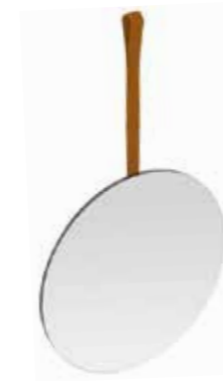

Black Matt AISI 304 stainless-steel structure and wooden shelf  
**46x35x H 78 cm**

Struttura in acciaio inox AISI 304  
AISI 304 Stainless steel structure

Nero Matt

Ripiani in legno  
Wooden shelves

Castagno