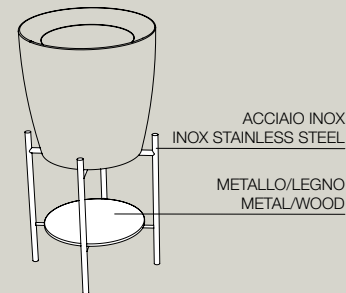

## Complementi per lavabo KRACKLITE SEMI FREESTANDING\_Furnishings for KRACKLITE SEMI FREESTANDING basin

misure comprensive di lavabo\_measures including basin

200S1507 struttura h 15 cm\_frame h 15 cm  
200M madia ovale\_oval sideboard  
100x48xh90 cm

Essenze legno . Wood finishes

20  
Quercia  
Oak

21  
Frassino scuro  
Dark ash

S8050007 struttura\_frame  
R80500 ripiano\_shelf  
46x46xh90 cm

Colori acciaio inox/metallo . Inox/metal colors

07  
Nero matt  
Black matt

Colori legno laccato ripiani . Lacquered wood shelf colors

10  
Sahara matt  
Sahara matt

09  
Grigio matt  
Grey matt

12  
Bianco matt  
White matt

80500

lavabo kracklite semi freestanding  
semi freestanding kracklite basin  
Ø 46 cm