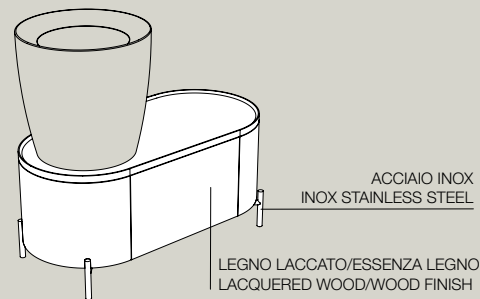

## Complementi per lavabo KRACKLITE SEMI FREESTANDING\_Furnishings for KRACKLITE SEMI FREESTANDING basin

misure comprensive di lavabo\_measures including basin

200S1507 struttura h 15 cm\_frame h 15 cm  
200M madia ovale\_oval sideboard  
100x48xh90 cm