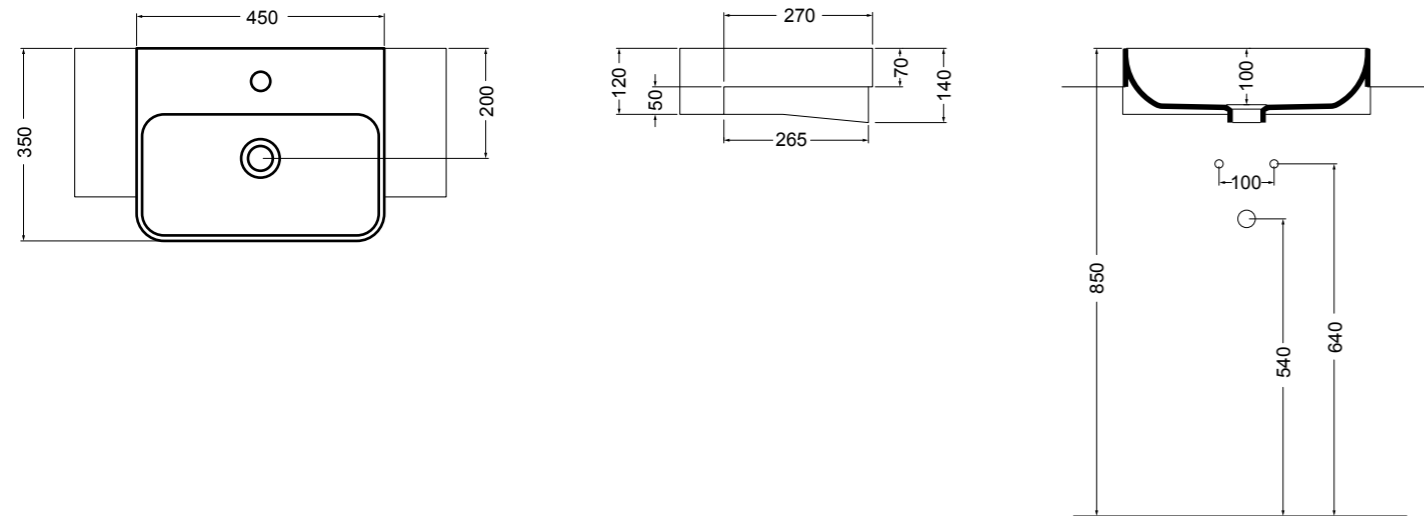

WS107 NORMAL lavabo da appoggio 42 cm_NORMAL counter-top basin 42 cm

WS115 NORMAL lavabo sospeso 42 cm_NORMAL wall hung basin 42 cm

WS113 NORMAL lavabo semincasso 45 cm_NORMAL semi-recessed basin 45 cm