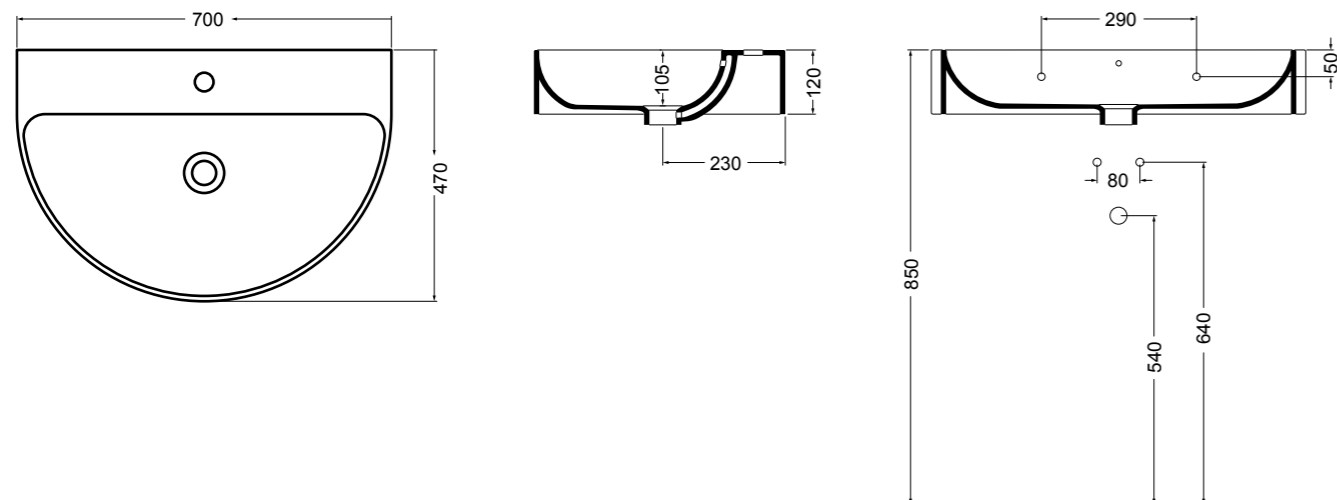

WS101 NORMAL lavabo 01C da appoggio e sospeso 35,5 cm_ NORMAL 01C counter-top and wall hung basin 35,5 cm

WS102 NORMAL lavabo 01S da appoggio 36 cm_ NORMAL 01S counter-top basin 36 cm

WS103 NORMAL lavabo 02C da appoggio e sospeso 35 cm_ NORMAL 02C counter-top and wall hung basin 35 cm**WS104** NORMAL lavabo 02S da appoggio 35,5 cm_ NORMAL 02S counter-top basin 35,5 cm**WS105** NORMAL lavabo 03C da appoggio Ø 35 cm_ NORMAL 03C counter-top basin Ø 35 cm**WS106** NORMAL lavabo 03S da appoggio Ø 35 cm_ NORMAL 03S counter-top basin Ø 35 cm**WS107** NORMAL lavabo 04C da appoggio 42,5 cm_ NORMAL 04C counter-top basin 42,5 cm**WS108** NORMAL lavabo 04S da appoggio 42,5 cm_ NORMAL 04S counter-top basin 42,5 cm

WS109 NORMAL lavabo sospeso, incasso e da appoggio 100 cm_NORMAL wall hung, inset and counter-top basin 100 cm**WS111** NORMAL lavabo sospeso, incasso e da appoggio 60 cm_NORMAL wall hung, inset and counter-top basin 60 cm**WS110** NORMAL lavabo sospeso, incasso e da appoggio 80 cm_NORMAL wall hung, inset and counter-top basin 80 cm**WS112** NORMAL lavabo semincasso 35 cm_NORMAL semi-recessed basin 35 cm

WS113 NORMAL lavabo semincasso 45 cm_NORMAL semi-recessed basin 45 cm

WS107 NORMAL lavabo da appoggio 42 cm_NORMAL counter-top basin 42 cm

WS115 NORMAL lavabo sospeso 42 cm_NORMAL wall hung basin 42 cm

WS116 NORMAL lavabo sospeso e da appoggio 70 cm_NORMAL wall hung and counter-top basin 70 cm

WS117 NORMAL lavabo sospeso e da appoggio 60 cm_NORMAL wall hung and counter-top basin 60 cm

WS118 NORMAL lavabo sospeso e da appoggio 50 cm_NORMAL wall hung and counter-top basin 50 cm