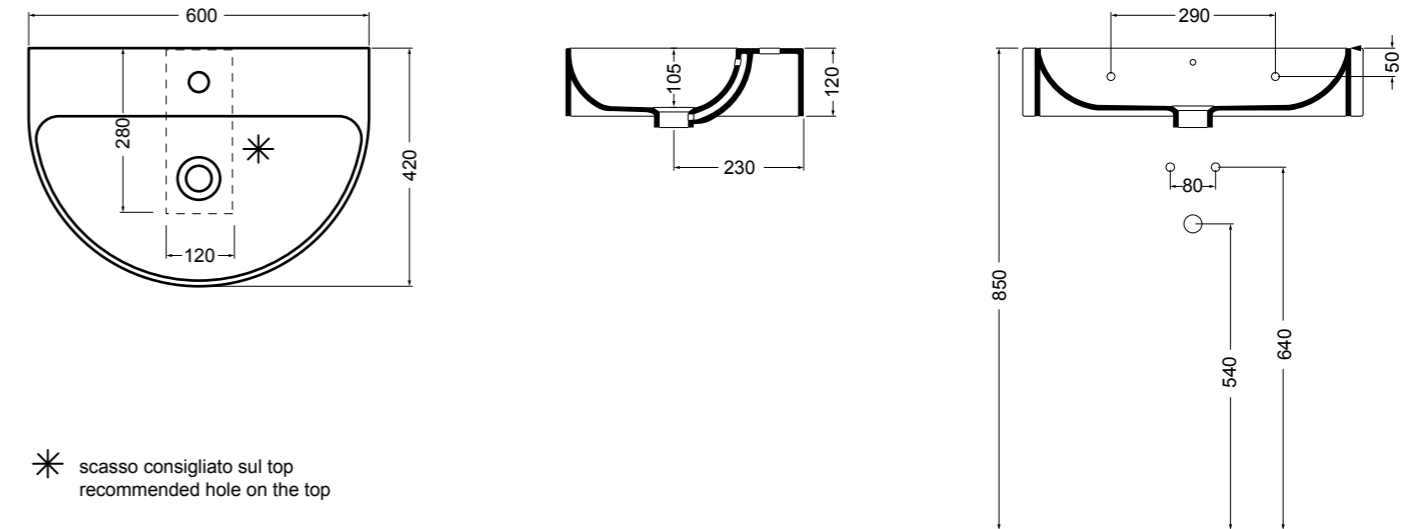

WS101 NORMAL lavabo 01C da appoggio e sospeso 35,5 cm_ NORMAL 01C counter-top and wall hung basin 35,5 cm

WS102 NORMAL lavabo 01S da appoggio 36 cm_ NORMAL 01S counter-top basin 36 cm

WS103 NORMAL lavabo 02C da appoggio e sospeso 35 cm_ NORMAL 02C counter-top and wall hung basin 35 cm**WS104** NORMAL lavabo 02S da appoggio 35,5 cm_ NORMAL 02S counter-top basin 35,5 cm**WS105** NORMAL lavabo 03C da appoggio Ø 35 cm_ NORMAL 03C counter-top basin Ø 35 cm**WS106** NORMAL lavabo 03S da appoggio Ø 35 cm_ NORMAL 03S counter-top basin Ø 35 cm**WS107** NORMAL lavabo 04C da appoggio 42,5 cm_ NORMAL 04C counter-top basin 42,5 cm**WS108** NORMAL lavabo 04S da appoggio 42,5 cm_ NORMAL 04S counter-top basin 42,5 cm

WS109 NORMAL lavabo sospeso, incasso e da appoggio 100 cm_NORMAL wall hung, inset and counter-top basin 100 cm**WS111** NORMAL lavabo sospeso, incasso e da appoggio 60 cm_NORMAL wall hung, inset and counter-top basin 60 cm**WS110** NORMAL lavabo sospeso, incasso e da appoggio 80 cm_NORMAL wall hung, inset and counter-top basin 80 cm**WS112** NORMAL lavabo semincasso 35 cm_NORMAL semi-recessed basin 35 cm

WS113 NORMAL lavabo semincasso 45 cm_NORMAL semi-recessed basin 45 cm

WS107 NORMAL lavabo da appoggio 42 cm_NORMAL counter-top basin 42 cm

WS115 NORMAL lavabo sospeso 42 cm_NORMAL wall hung basin 42 cm

WS116 NORMAL lavabo sospeso e da appoggio 70 cm_NORMAL wall hung and counter-top basin 70 cm

WS117 NORMAL lavabo sospeso e da appoggio 60 cm_NORMAL wall hung and counter-top basin 60 cm

WS118 NORMAL lavabo sospeso e da appoggio 50 cm_NORMAL wall hung and counter-top basin 50 cm