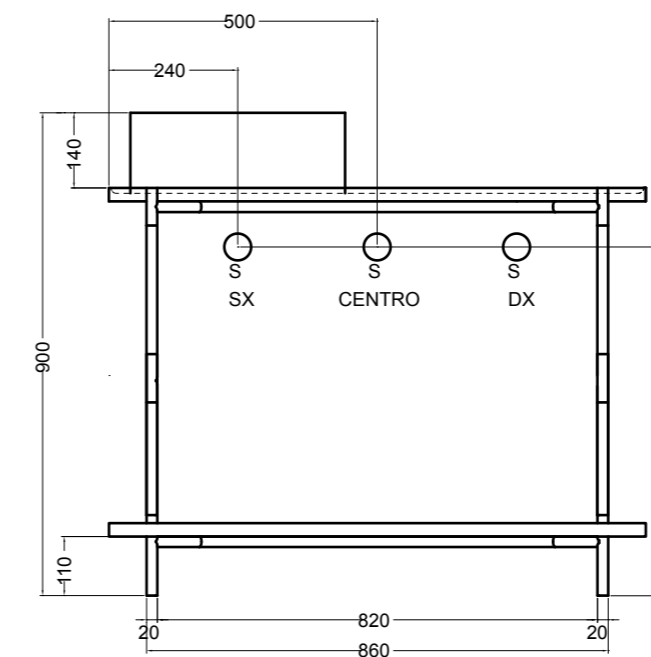

VISTA LATERALE  
 SIDE VIEW

200M madia ovale\_oval sideboard  
 200R ripiano\_shelf  
 200S4507 struttura per madia ovale h 45 cm\_frame for oval sideboard h 45 cm

VISTA FRONTALE  
 FRONT VIEW

VISTA LATERALE  
 SIDE VIEW

200M madia ovale\_oval sideboard  
 200R ripiano\_shelf  
 200S7607 struttura per madia ovale h 76 cm\_frame for oval sideboard h 76 cm

VISTA FRONTALE  
 FRONT VIEW

VISTA LATERALE  
 SIDE VIEW

200R ripiano\_shelf  
 200S7607 struttura per madia ovale h 76 cm\_frame for oval sideboard h 76 cm

VISTA FRONTALE  
 FRONT VIEW

VISTA LATERALE  
 SIDE VIEW