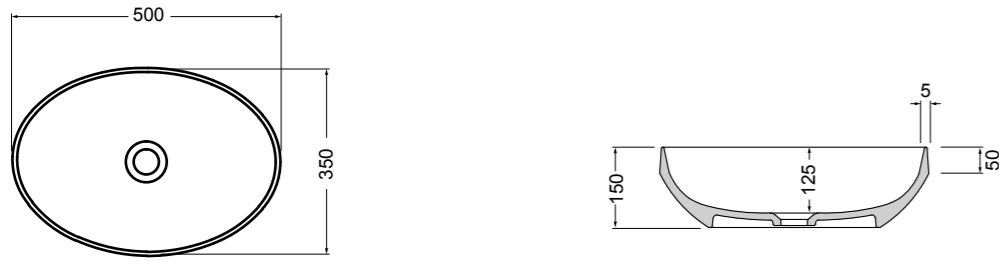

85100 lavabo appoggio 50x35 cm_counter-top basin 50x35 cm

85200 lavabo appoggio 50x35 cm_counter-top basin 50x35 cm

85300 lavabo appoggio 60x35 cm_counter-top basin 60x35 cm

200M madia ovale 100x48x35 cm_oval sideboard 100x48x35 cm
 200S4507 struttura per madia ovale h 45 cm_frame for oval sideboard h 45 cm

VISTA FRONTALE
 FRONT VIEW

VISTA LATERALE
 SIDE VIEW