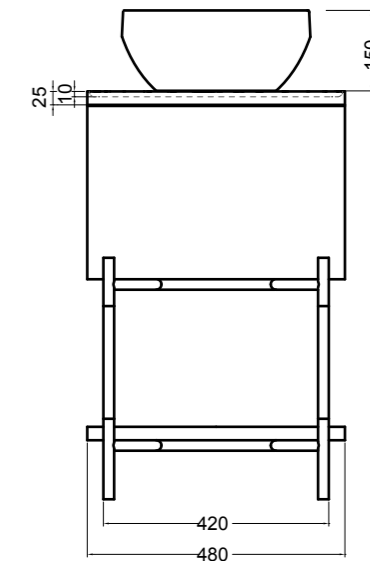

85100 lavabo appoggio 50x35 cm_counter-top basin 50x35 cm

85200 lavabo appoggio 50x35 cm_counter-top basin 50x35 cm

85300 lavabo appoggio 60x35 cm_counter-top basin 60x35 cm

200M madia ovale 100x48x35 cm_oval sideboard 100x48x35 cm
 200S4507 struttura per madia ovale h 45 cm_frame for oval sideboard h 45 cm

VISTA FRONTALE
 FRONT VIEW

VISTA LATERALE
 SIDE VIEW