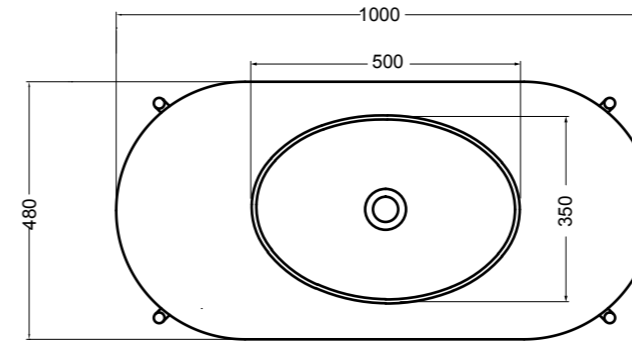

85100 lavabo appoggio 50x35 cm_counter-top basin 50x35 cm

85200 lavabo appoggio 50x35 cm_counter-top basin 50x35 cm

85300 lavabo appoggio 60x35 cm_counter-top basin 60x35 cm

200M madia ovale 100x48x35 cm_oval sideboard 100x48x35 cm
 200S4507 struttura per madia ovale h 45 cm_frame for oval sideboard h 45 cm

VISTA FRONTALE
 FRONT VIEW

VISTA LATERALE
 SIDE VIEW