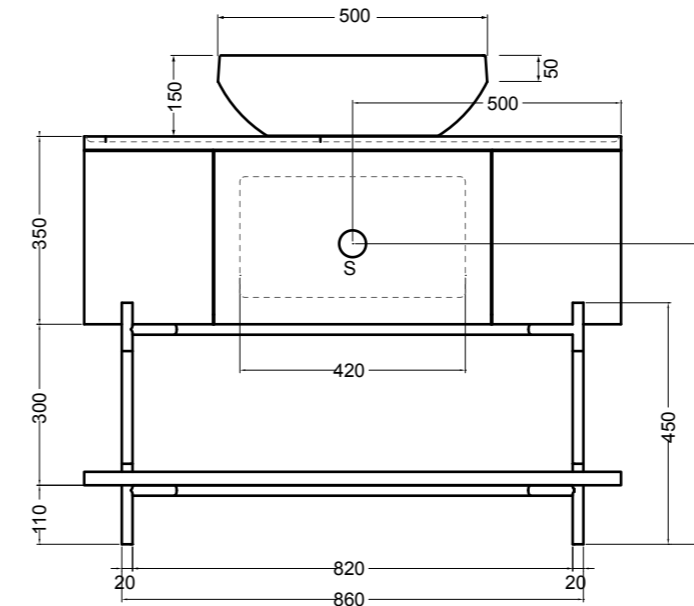

85100 lavabo appoggio 50x35 cm_counter-top basin 50x35 cm

85200 lavabo appoggio 50x35 cm_counter-top basin 50x35 cm

85300 lavabo appoggio 60x35 cm_counter-top basin 60x35 cm

200M madia ovale 100x48x35 cm_oval sideboard 100x48x35 cm
 200S4507 struttura per madia ovale h 45 cm_frame for oval sideboard h 45 cm

VISTA FRONTALE
 FRONT VIEW

VISTA LATERALE
 SIDE VIEW