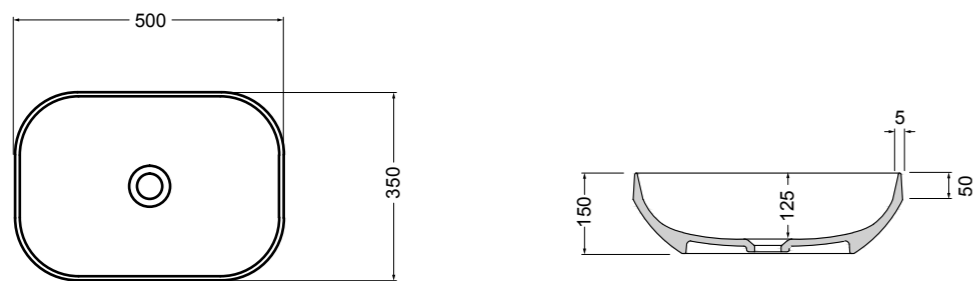

85100 lavabo appoggio 50x35 cm_counter-top basin 50x35 cm

85200 lavabo appoggio 50x35 cm_counter-top basin 50x35 cm

85300 lavabo appoggio 60x35 cm_counter-top basin 60x35 cm

200M madia ovale 100x48x35 cm_oval sideboard 100x48x35 cm
 200S4507 struttura per madia ovale h 45 cm_frame for oval sideboard h 45 cm

VISTA FRONTALE
 FRONT VIEW

VISTA LATERALE
 SIDE VIEW