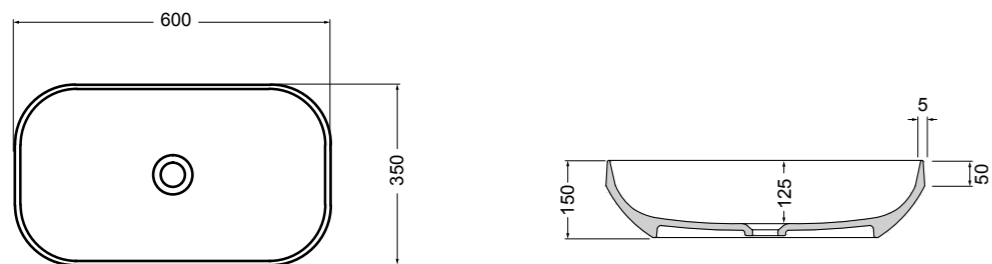

85100 lavabo appoggio 50x35 cm_counter-top basin 50x35 cm

85200 lavabo appoggio 50x35 cm_counter-top basin 50x35 cm

85300 lavabo appoggio 60x35 cm_counter-top basin 60x35 cm

200M madia ovale 100x48x35 cm_oval sideboard 100x48x35 cm
 200S4507 struttura per madia ovale h 45 cm_frame for oval sideboard h 45 cm

VISTA FRONTALE
 FRONT VIEW

VISTA LATERALE
 SIDE VIEW